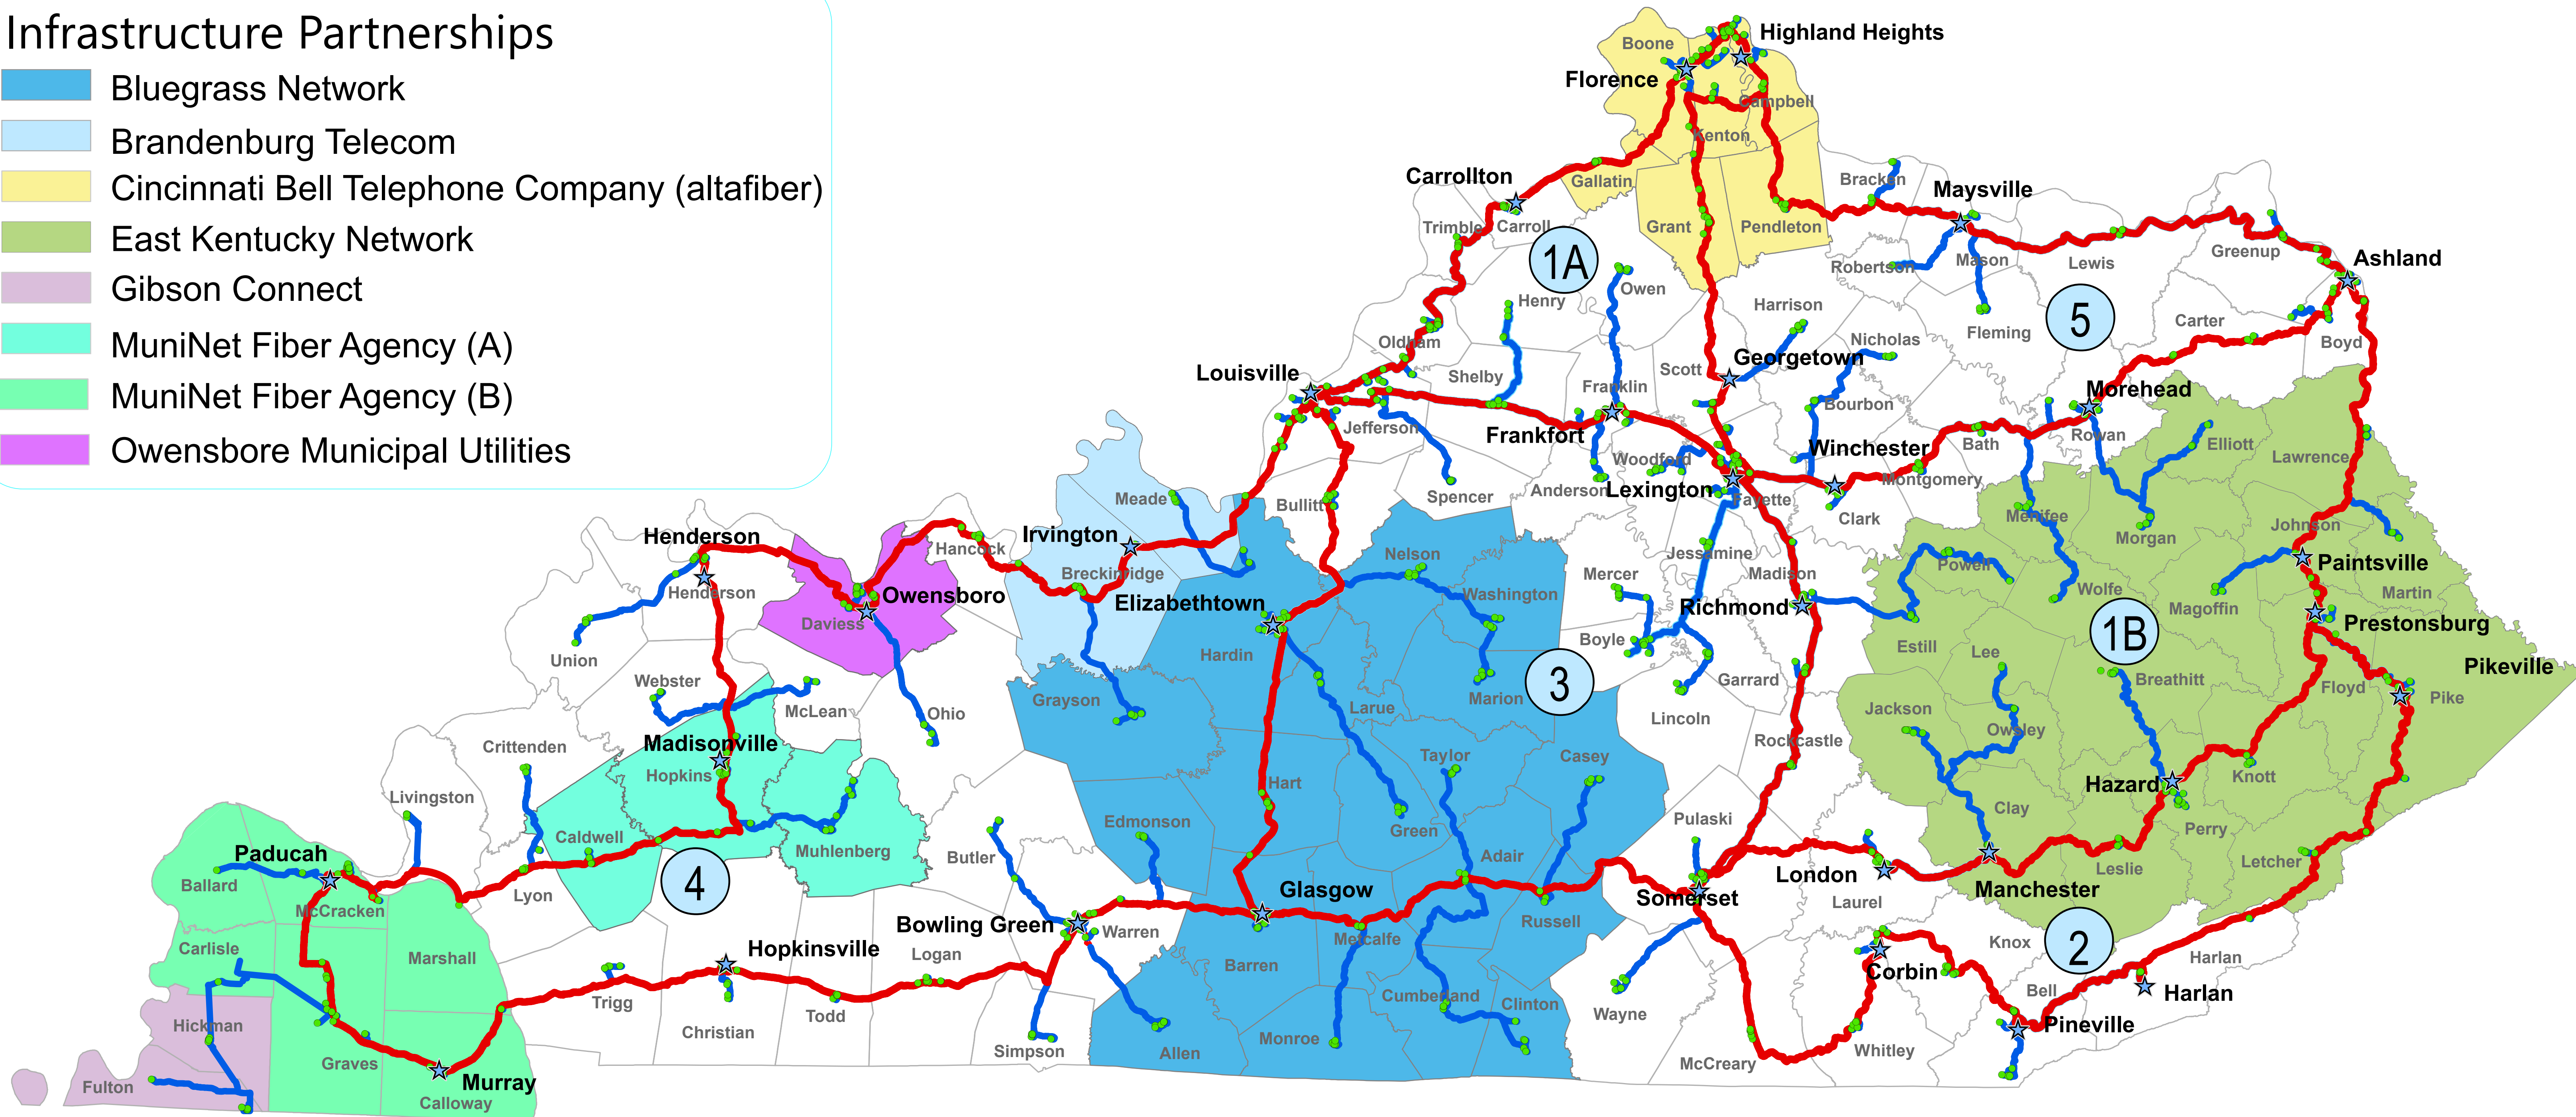

KCNA Kentuckyvired

Infrastructure Partnerships

- Bluegrass Network
- Brandenburg Telecom
- Cincinnati Bell Telephone Company (altafiber)
- East Kentucky Network
- Gibson Connect
- MuniNet Fiber Agency (A)
- MuniNet Fiber Agency (B)
- Owensboro Municipal Utilities

 Backbone	 Node	 County
 Lateral	 Anchor/CAI	